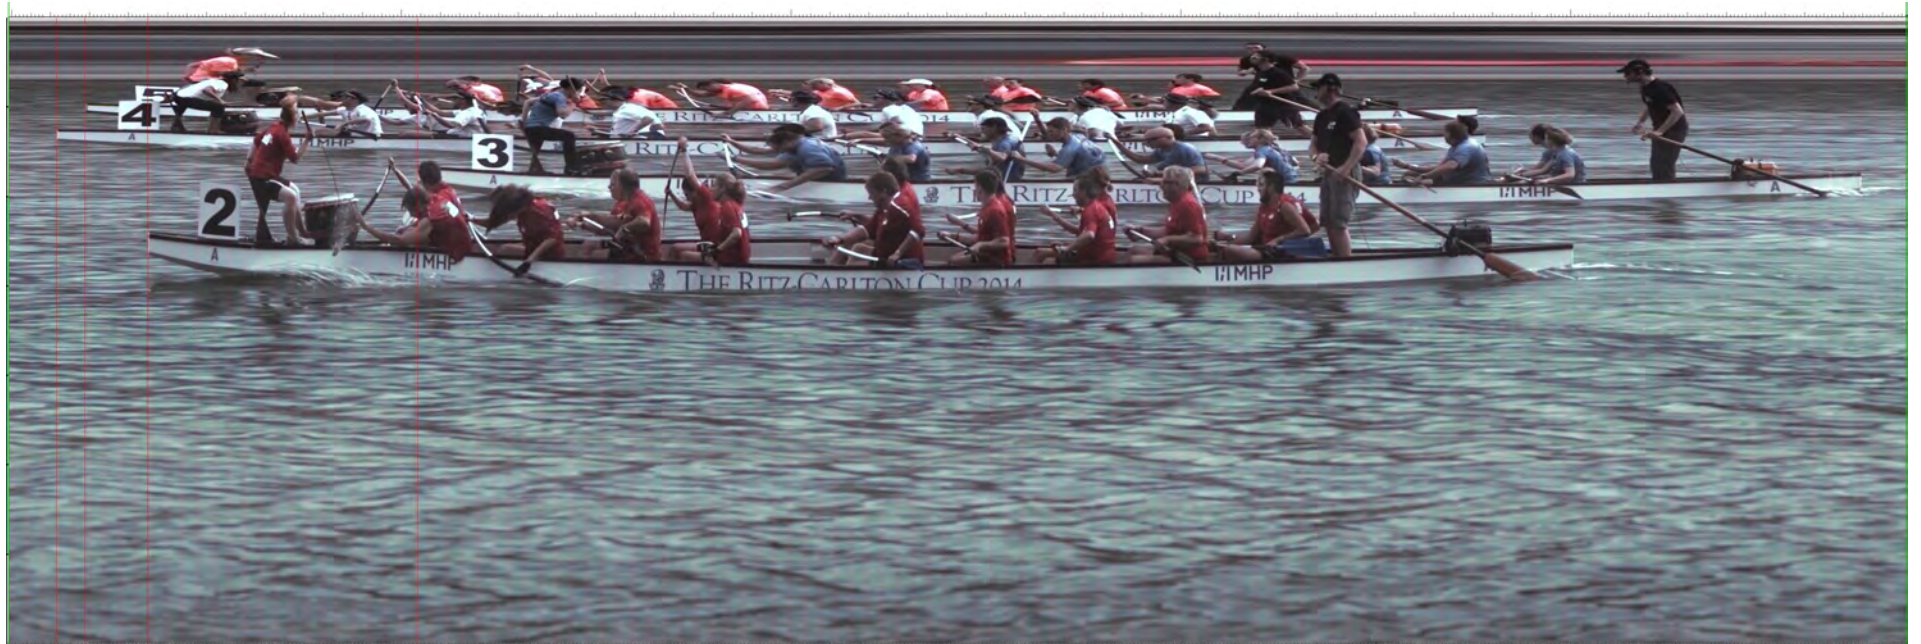

Rang	SN#	Bahn	Team	Zeit	Bemerkungen
1.	21	4	Skywalker	00:59.114	
2.	12	5	LupoLeo	00:59.187	
3.	39	2	3-Zimmer, Küche, Boot! - das NEULAND-Team	00:59.348	
4.	47	3	Connected Dragons	01:00.040	

2.0 59.1 59.2 59.3 59.4 59.5 59.6 59.7 59.8 59.9 1:00.01:00.11:00.21:00.31:00.41:00.51:00.61:00.71:00.81:00.91:01.01:01.11:01.21:01.31:01.41:01.51:01.61:01.71:01.81:01.91:02.01:02.11:02.21:02.31:02.41:02.51:02.61:02.71:02.81:02.91:03.01:03.11:03.21:03.31:03.41:03.51:03.61:03.71:03.81